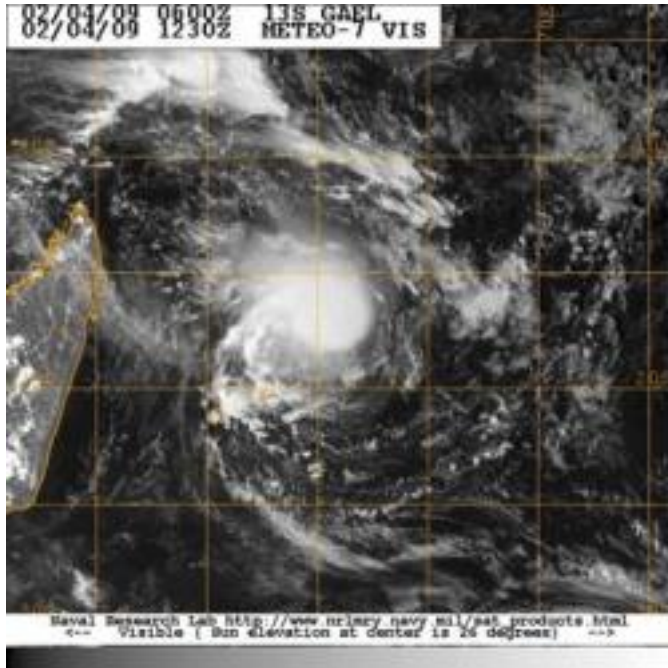

The Swinden Group Advises: Tropical Cyclone Gael Will Strike Madagascar

Date: 02-05-2009 07:50 PM CET

Category: [Business, Economy, Finances, Banking & Insurance](#)

Press release from: [The Swinden Group](#)

Evergreen, CO, February 4, 2009 – The Swinden Group, through their Severe Weather Advisories, is advising interests and travelers to Madagascar to prepare for the arrival of Tropical Cyclone Gael which could have devastating effects to the island nation.

Tropical Cyclone Gael, with sustained winds of 45 mph, is located in the southern Indian Ocean north of La Reunion and is tracking to the west towards northern Madagascar. Over the next 24 hours, Gael is expected to enter into an environment favorable for intensification. Gael is expected to strike Madagascar in the vicinity of Toamasina (Tamatave), which is the nation's chief port, on February 6th with winds in excess of 90 mph. Once overland, the cyclone is expected to weaken while tracking towards Antananarivo. Interests in Madagascar should be preparing for the arrival of this storm.