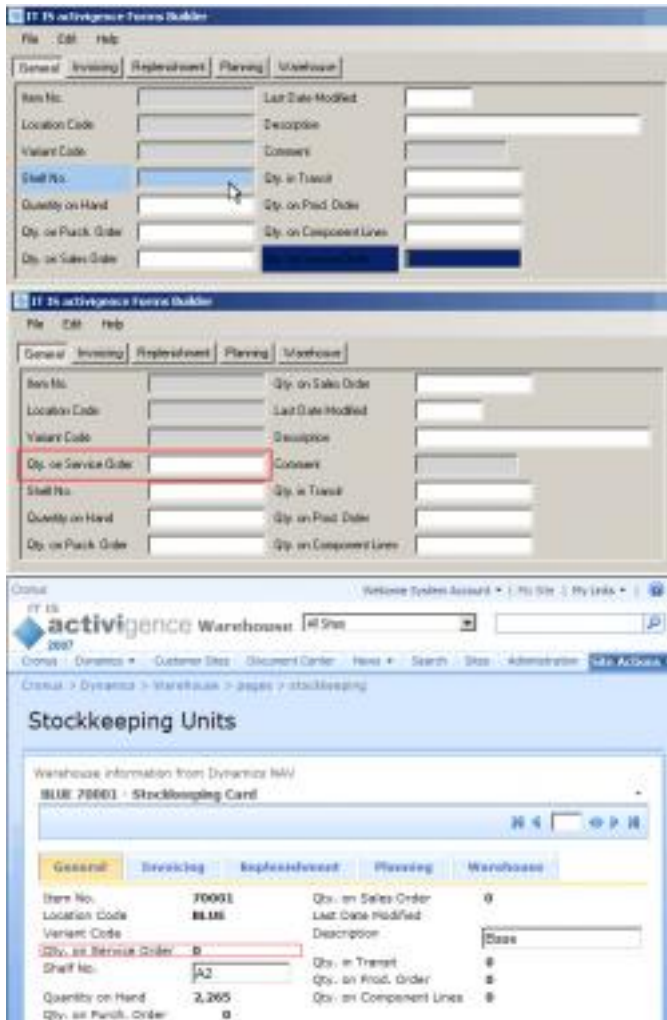

IT IS Forms Builder constructs Web Parts for IT IS activigence SharePoint integration from current NAV tables

Date: 07-18-2008 02:12 PM CET

Category: [IT, New Media & Software](#)

Press release from: [IT IS AG](#)

Landshut – Houston July 2008: The creation of WebParts for IT IS activigence 2007 can now occur considerably faster using IT IS Forms Builder. Simply convert your standard NAV tables or forms into Web Parts and modify them using the built in graphic editor.