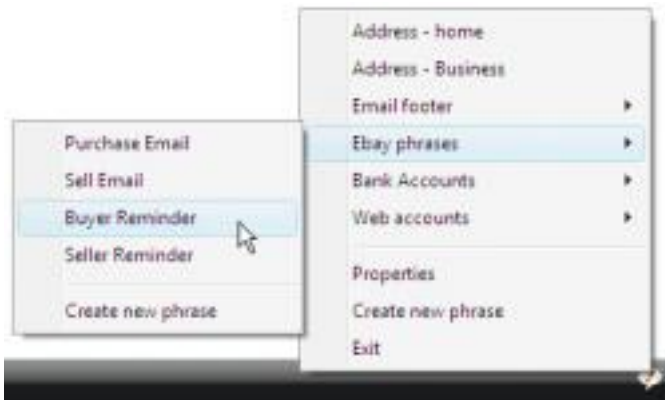

MS Office AutoCorrect and Autotext feature for all applications

Date: 06-06-2007 12:24 PM CET

Category: [IT, New Media & Software](#)

Press release from: [Bartels Media](#)

Trier, Germany, June 05, 2007 - The new version 4.1 of the Freeware PhraseExpress allows to use the AutoCorrect and Autotext feature of Microsoft Office in any Windows application.

Microsoft Word can expand text abbreviations, such as "kr" into "Kind regards..." and also correct typos automatically.

Unfortunately, this useful feature is solely available in Office applications. Internet browsers, messenger/chat programs and database front ends must go without this little helper.

Microsoft Office also does not offer any function to move personal AutoCorrect entries to a new computer or to back up personal Autotext data.

Both problems are solved with the new version 4.1 of PhraseExpress: The popular text replacement program can import all AutoCorrect and Autotext entries from Microsoft Word and provide this functionality with enhanced capabilities in any application, not just Office.

All data is stored in an industry-standard XML file which can be easily transferred to a new computer or backed up. Text snippets can be saved including formatting and bitmaps. Text snippets can be daisy-chained or added with dynamic text like date/time stamps or additional manual text input.

The separate PhraseExpress Network Edition can synchronize phrases with all workstations in a company network. Users can have personal phrases and share common phrases with others.

PhraseExpress is free for personal use, runs on Windows 98 (or later) and can be downloaded from www.phraseexpress.com. The Commercial Edition costs US$ 19.95 (volume discounts are available).

Bartels Media has been marketing and developing PC software since 1997. In addition to PhraseExpress, the company also offers MaxiVista, a patented software application to extend a computer screen across multiple computers. MaxiVista additionally allows operating up to four computers from a single mouse and keyboard without any additional kvm switch hardware normally required.

Bartels Media Inc.
Judith Reiff
Phone 49 (0)651-99919-50